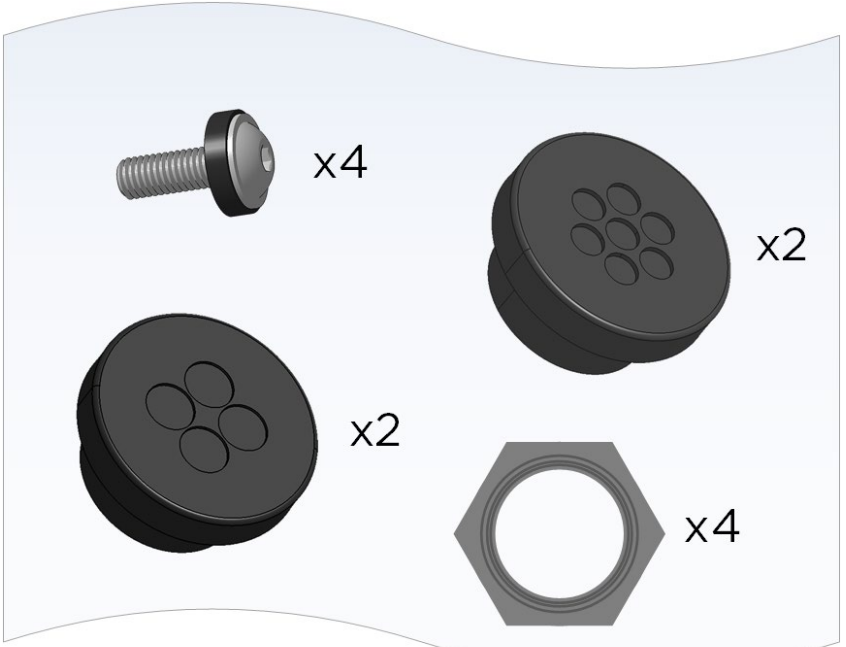

INSTALLING PEDESTAL

FOR TESLA WALL CONNECTOR

TESLA

PEDESTAL

1508484-**-*

GEN 3

1457768-**-*

1552466-**-*

1529455-**-*

GEN 2

1050067-**-*

1050071-**-*

1050073-**-*

1050074-**-*

1

Ø
3/4 in - 1 in
(19 mm - 25 mm)

2

Ø
3/8 in - 1/2 in
(10 mm - 13 mm)