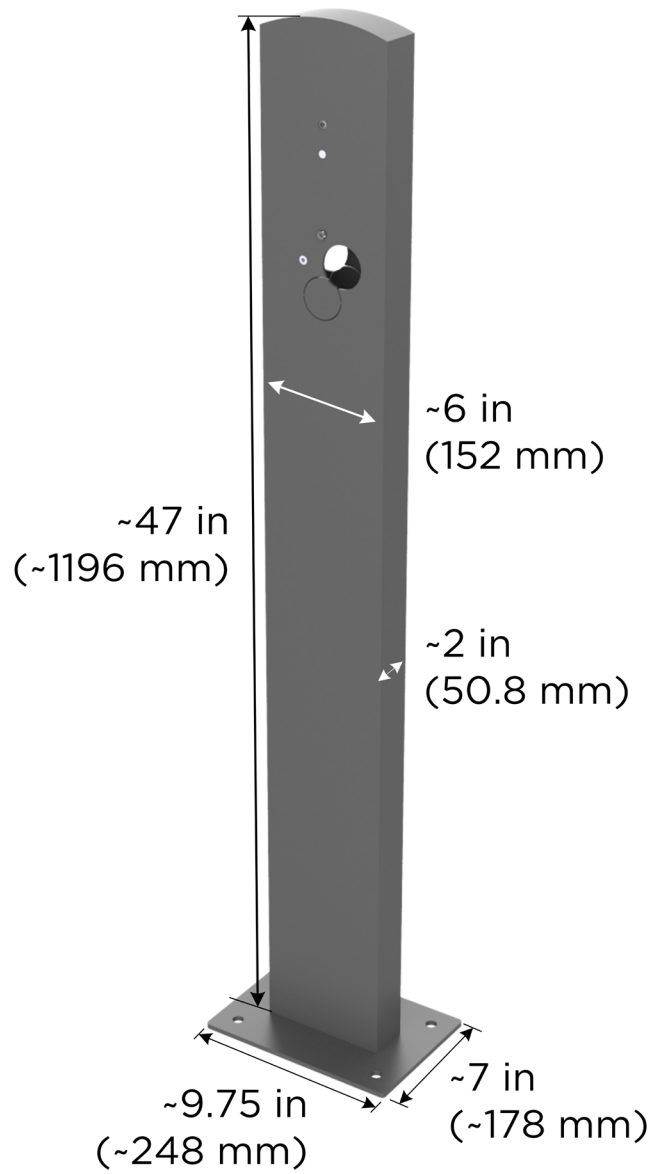

INSTALLING PEDESTAL

FOR TESLA WALL CONNECTOR

TESLA

PEDESTAL

1508484-**-*

GEN 3

1457768-**-*

1552466-**-*

1529455-**-*

GEN 2

1050067-**-*

1050071-**-*

1050073-**-*

1050074-**-*

1

Ø
3/4 in - 1 in
(19 mm - 25 mm)

2

Ø
3/8 in - 1/2 in
(10 mm - 13 mm)